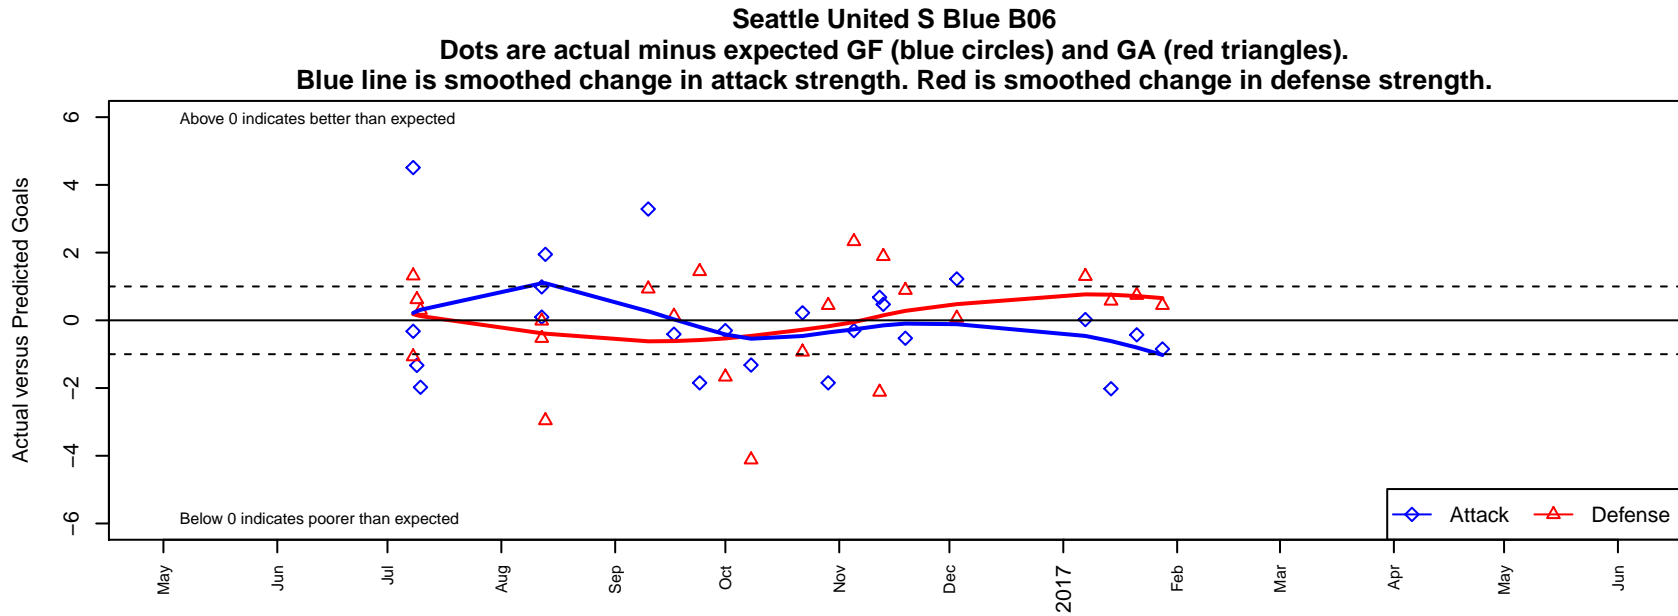

Seattle United S Blue B06

Seattle United Regional
 Seattle, WA
 B06 total strength=639
 attack=0.68 defense=0.48
 fall league = NPSL Div 1 (06) U11
 notes= Enriquez 2016

alt names used:
 Seattle United South B06 Blue
 SEATTLE UNITED B06 SOUTH BLUE (WA)
 SU B06 South Blue
 Seattle United South B06 Blue

Venues played:
 2016 Seattle United Cup BU11 Silver
 2016 REDAPT Cup Silver U11
 2016 NPSL Division 1 (06) U11
 2016 Founders Cup B06 Div A

**attack and defense variance (black dot)
relative to other teams
and top 10 in region**