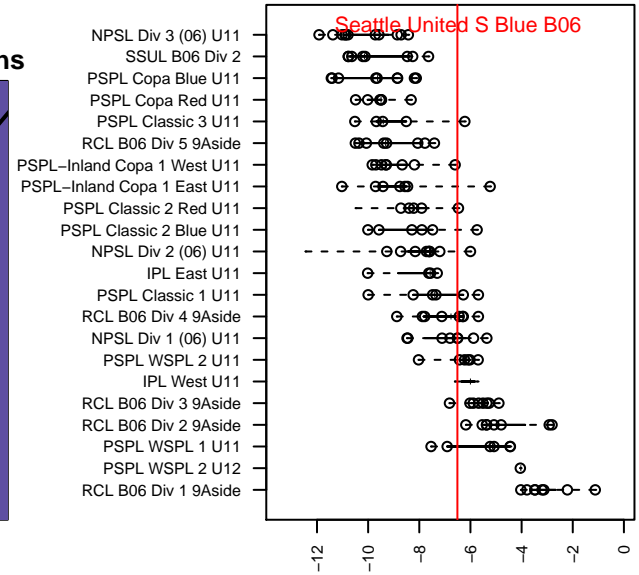

**attack and defense rating
relative to others at age
and all opponents in last 13 months**